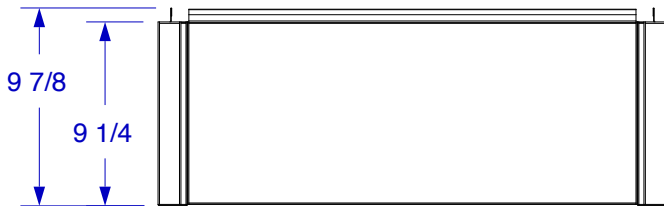

# GRIDDLE INSULATION JACKET SPEC SHEET

ISOMETRIC VIEW

TOP VIEW

FRONT VIEW

RIGHT VIEW

**NOTES:**

1. SCALE: 1 1/4" = 1'-0"