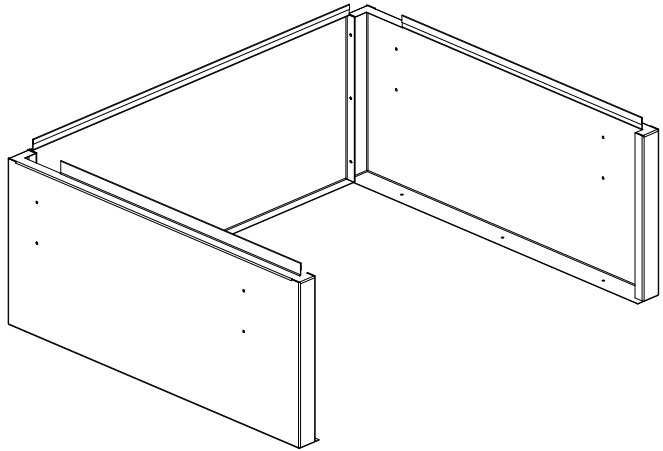

# GRIDDLE INSULATION JACKET SPEC SHEET

ISOMETRIC VIEW

TOP VIEW

FRONT VIEW

RIGHT VIEW

**NOTES:**

1. SCALE: 1 1/4" = 1'-0"