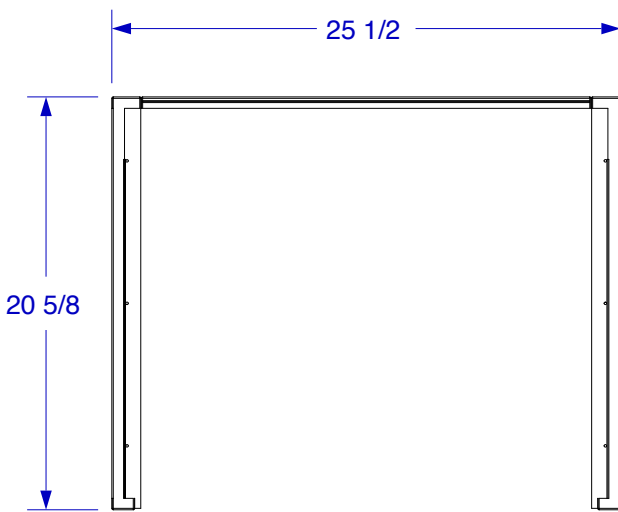

# GRIDDLE INSULATION JACKET SPEC SHEET

ISOMETRIC VIEW

TOP VIEW

FRONT VIEW

RIGHT VIEW

**NOTES:**

1. SCALE: 1 1/4" = 1'-0"