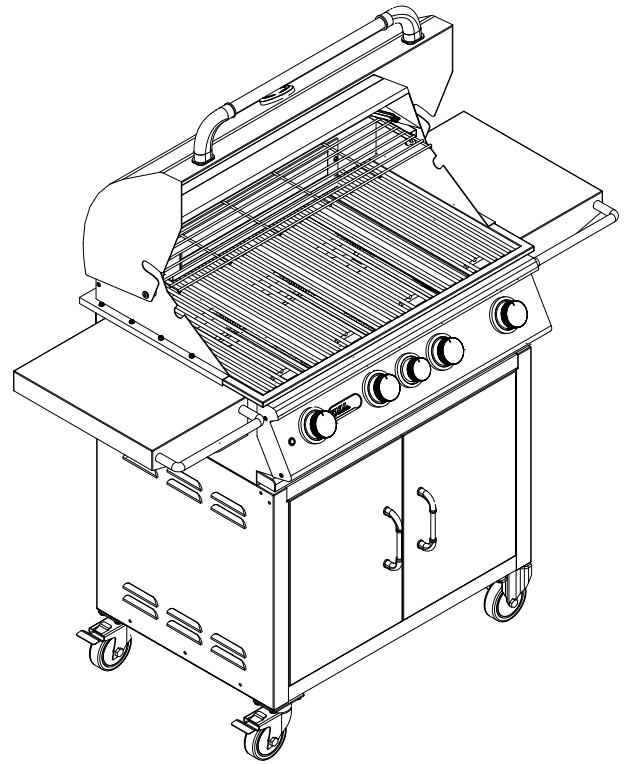

# 30" PEDESTAL CART SPEC SHEET

ISOMETRIC VIEW

NOTES:  
1. SCALE: 3/4" = 1'-0"