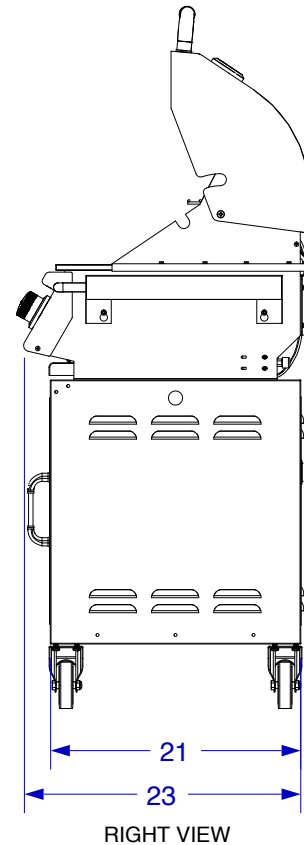

# 30" PEDESTAL CART SPEC SHEET

ISOMETRIC VIEW

NOTES:  
1. SCALE: 3/4" = 1'-0"