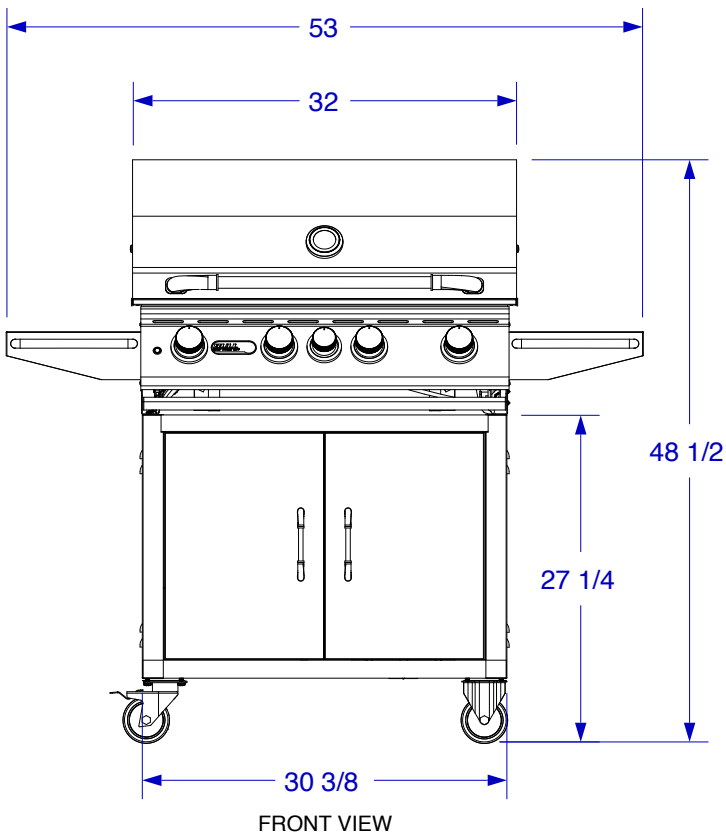

# 30" PEDESTAL CART SPEC SHEET

ISOMETRIC VIEW

NOTES:  
1. SCALE: 3/4" = 1'-0"