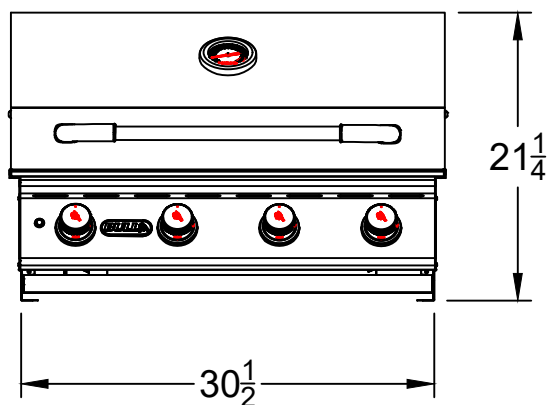

WWW.BULLBBQ.COM

LONESTAR GRILL

SPEC SHEET

MODEL(S)

87048 LP (LIQUID PROPANE)

87049 NG (NATURAL GAS)

TOP VIEW

PERSPECTIVE VIEW

WITH INSTALLATION
CUT OUT DIMENSIONS

FRONT VIEW

RIGHT SIDE VIEW

NOTES:

- 1) ALL DIMENSIONS ARE IN INCH UNITS
- 2) REFER TO PERSPECTIVE VIEW FOR INSTALLATION CUTOUT DIMENSIONS.