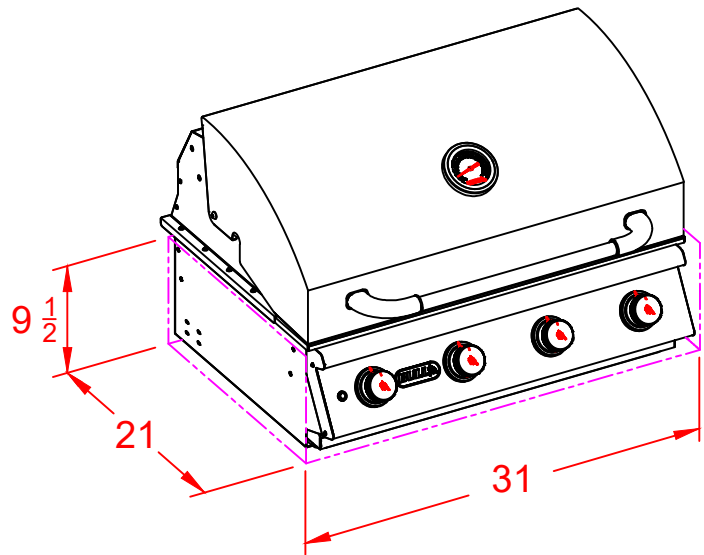

WWW.BULLBBQ.COM

LONESTAR GRILL

SPEC SHEET

MODEL(S)

87048 LP (LIQUID PROPANE)

87049 NG (NATURAL GAS)

TOP VIEW

PERSPECTIVE VIEW

WITH INSTALLATION
CUT OUT DIMENSIONS

FRONT VIEW

RIGHT SIDE VIEW

NOTES:

- 1) ALL DIMENSIONS ARE IN INCH UNITS
- 2) REFER TO PERSPECTIVE VIEW FOR INSTALLATION CUTOUT DIMENSIONS.