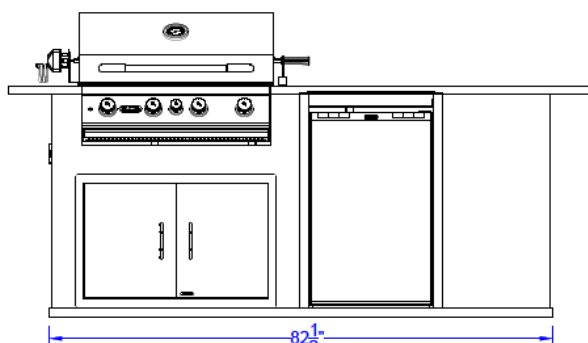

Measurements:

9-1/4" Grill Drop w/ Counter

35-1/2" Frame Studs & Tracking Finished

Backerboard Flush to Top of Base

Includes the following:

- Angus Grill
- Refrigerator & Frame
- Double Doors
- GFCI Outlet

TOP VIEW

Front Veiw

ISOMETRIC VIEW