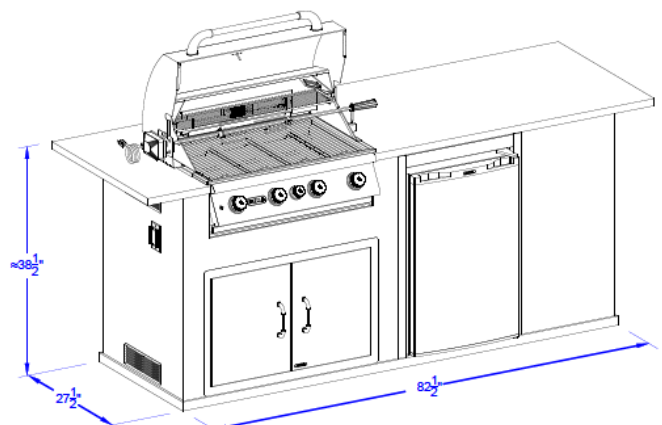

Measurements:

9-1/4" Grill Drop w/ Counter

35-1/2" Frame Studs & Tracking Finished

Backerboard Flush to Top of Base

Includes the following:

- Angus Grill
- Refrigerator & Frame
- Double Doors
- GFCI Outlet

TOP VIEW

Front Veiw

ISOMETRIC VIEW