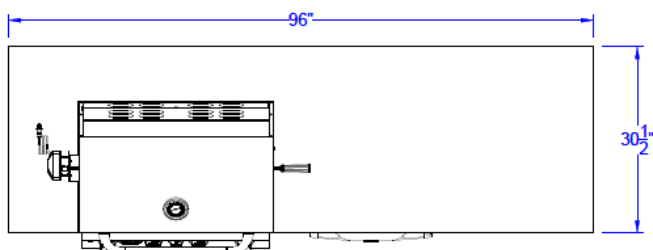

Measurements:

9-1/4" Grill Drop w/ Counter

35-1/2" Frame Studs & Tracking Finished

Backerboard Flush to Top of Base

Includes the following:

- Angus Grill
- Refrigerator & Frame
- Double Doors
- GFCI Outlet

TOP VIEW

Front Veiw

ISOMETRIC VIEW