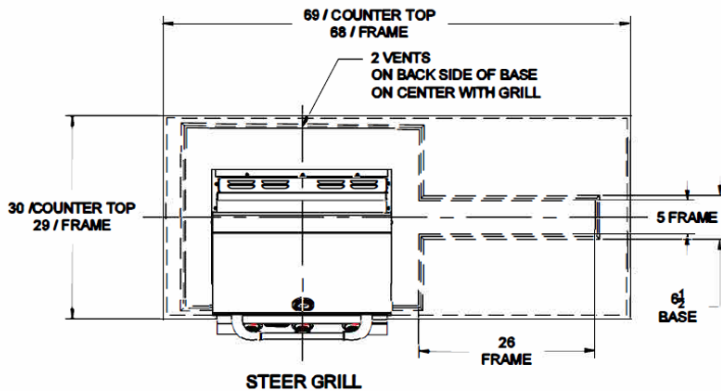

SR-16 (Grey)

SR-12 (Brown)

Includes the following:

- Steer Grill Head
- Vertical Door

Tile Counter

Porto Charcoal Polished (Grey)

Porto Ivory Polished (Brown)

CRATED: