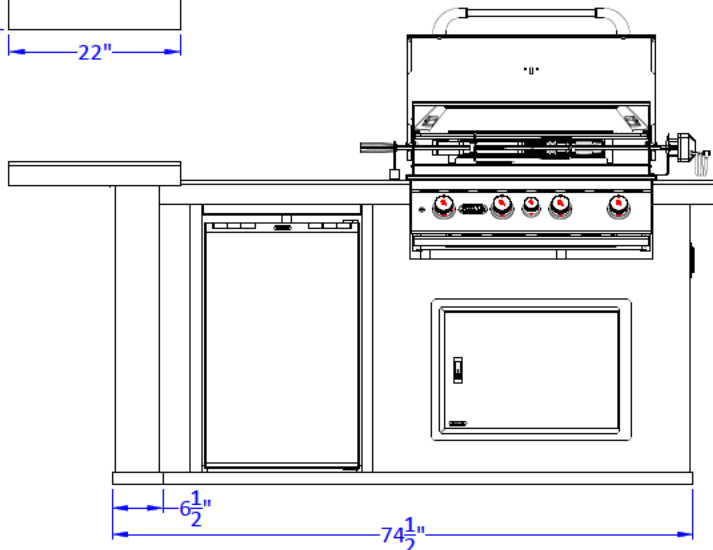

WWW.BULLBBQ.COM

REVERSE LUXURY Q ISLAND SPEC SHEET

PERSPECTIVE VIEW

TOP VIEW

LEFT SIDE VIEW

FRONT VIEW

NOTES:

- 1) ALL DIMENSIONS ARE IN INCH UNITS
- 2) FOR ROCK FINISHES, ADD 1-1/2" ON ALL BASE SIDES.
- 3) 6" MAX ON ALL STUB-UPS.
- 4) SHOWN WITH 4-BURNER ANGUS GRILL & STANDARD FEATURES