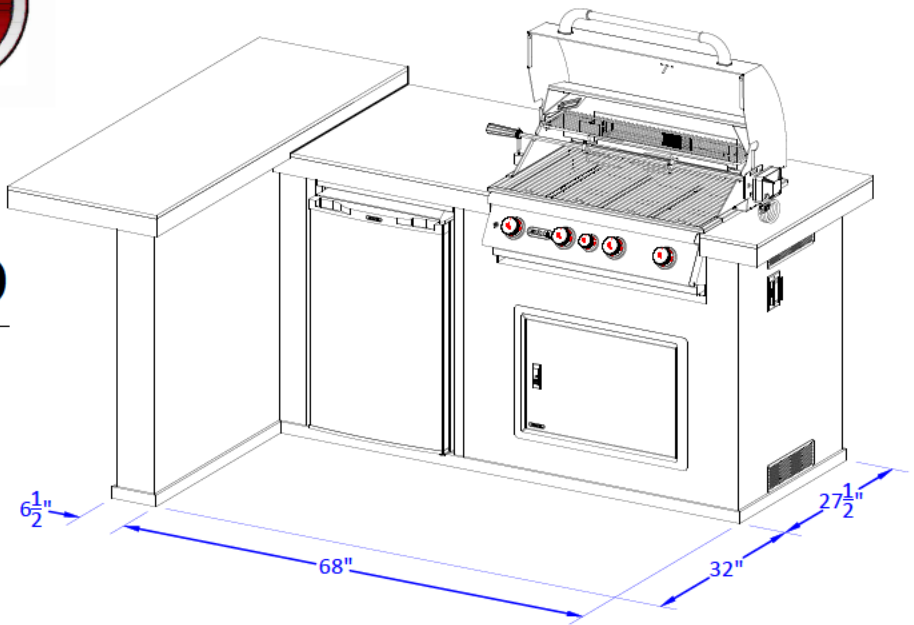

WWW.BULLBBQ.COM

REVERSE LUXURY Q ISLAND SPEC SHEET

PERSPECTIVE VIEW

TOP VIEW

LEFT SIDE VIEW

FRONT VIEW

NOTES:

- 1) ALL DIMENSIONS ARE IN INCH UNITS
- 2) FOR ROCK FINISHES, ADD 1-1/2" ON ALL BASE SIDES.
- 3) 6" MAX ON ALL STUB-UPS.
- 4) SHOWN WITH 4-BURNER ANGUS GRILL & STANDARD FEATURES