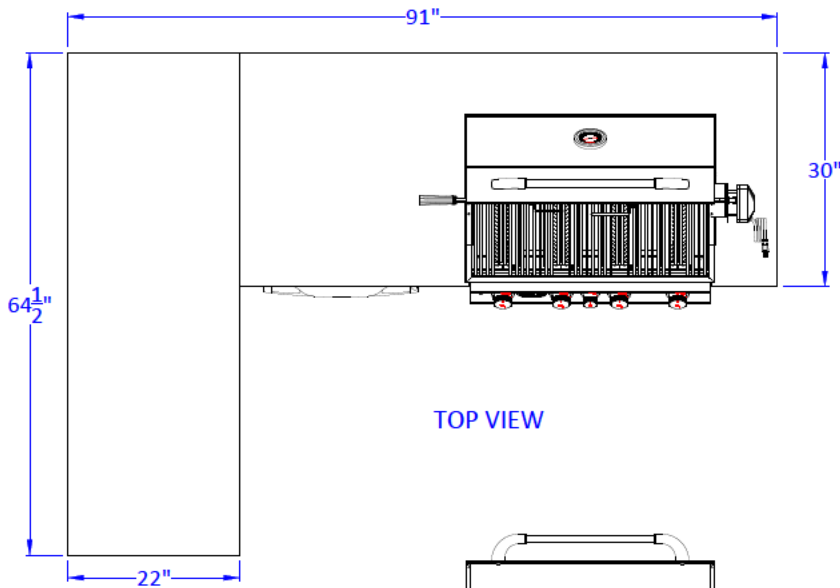

WWW.BULLBBQ.COM

REVERSE LUXURY Q ISLAND SPEC SHEET

PERSPECTIVE VIEW

TOP VIEW

LEFT SIDE VIEW

FRONT VIEW

NOTES:

- 1) ALL DIMENSIONS ARE IN INCH UNITS
- 2) FOR ROCK FINISHES, ADD 1-1/2" ON ALL BASE SIDES.
- 3) 6" MAX ON ALL STUB-UPS.
- 4) SHOWN WITH 4-BURNER ANGUS GRILL & STANDARD FEATURES