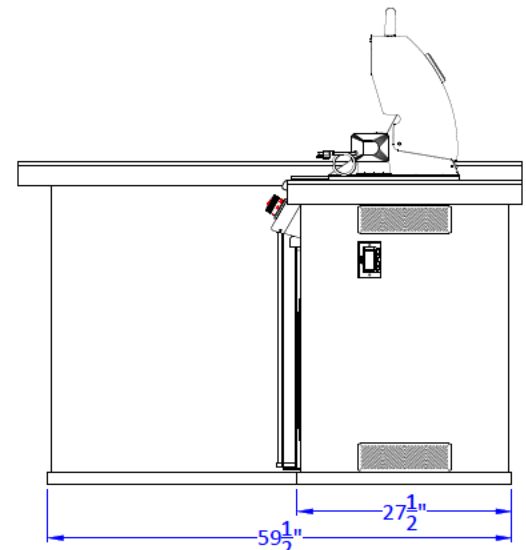

WWW.BULLBBQ.COM

REVERSE LUXURY Q ISLAND SPEC SHEET

PERSPECTIVE VIEW

TOP VIEW

LEFT SIDE VIEW

FRONT VIEW

NOTES:

- 1) ALL DIMENSIONS ARE IN INCH UNITS
- 2) FOR ROCK FINISHES, ADD 1-1/2" ON ALL BASE SIDES.
- 3) 6" MAX ON ALL STUB-UPS.
- 4) SHOWN WITH 4-BURNER ANGUS GRILL & STANDARD FEATURES