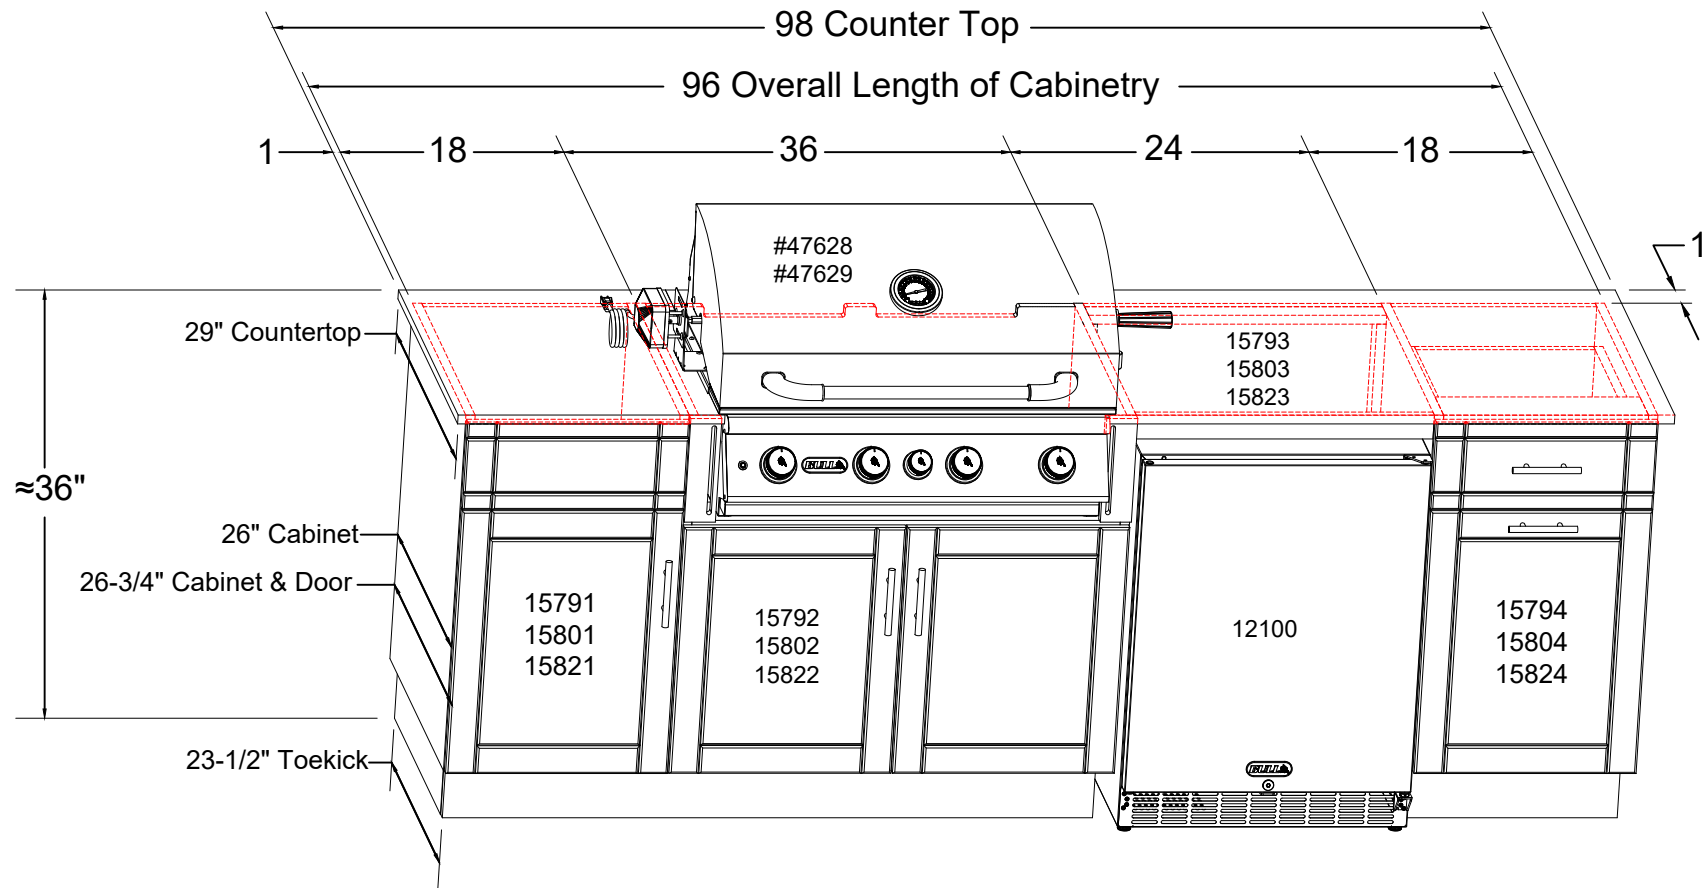

### DuraBull 8ft. Myrtle Beach Kitchen

SKU # 15910 (Dune Base w/ Coffee Brown Granite kit)

SKU# 15911 (Symphony Blue Base w/ Galaxy White Granite kit)

SKU # 15912 (Charcoal Base w/ Midnight Black Granite kit)