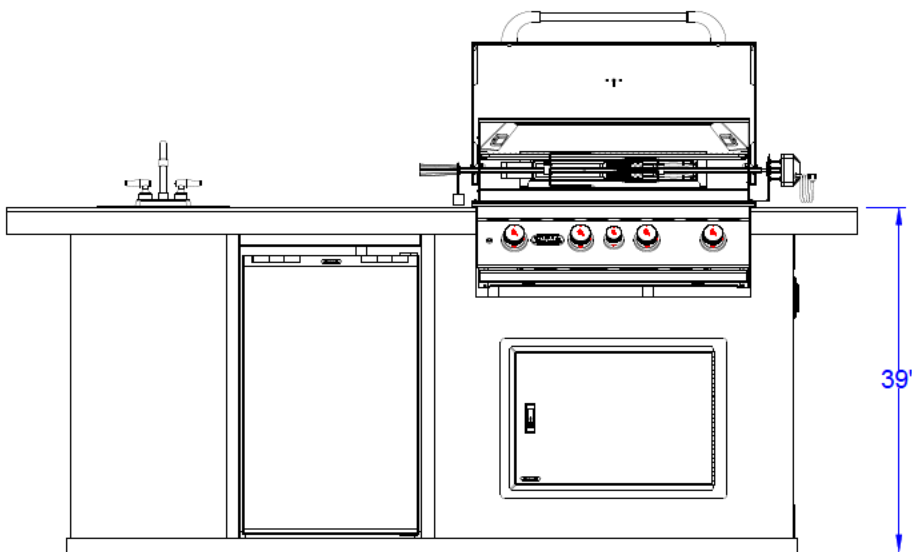

WWW.BULLBBQ.COM

REVERSE OUTDOOR KITCHEN ISLAND W/43" TOP SPEC SHEET

PERSPECTIVE VIEW

TOP VIEW

FRONT VIEW

RIGHT SIDE VIEW

NOTES:

- 1) ALL DIMENSIONS ARE IN INCH UNITS
- 2) FOR ROCK FINISHES, ADD 1-1/2" ON ALL BASE SIDES.
- 3) 6" MAX ON ALL STUB-UPS.
- 4) SHOWN WITH 4-BURNER ANGUS GRILL & STANDARD FEATURES