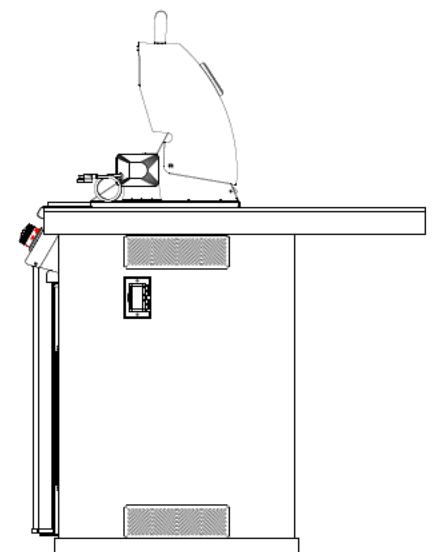

WWW.BULLBBQ.COM

REVERSE OUTDOOR KITCHEN ISLAND W/43" TOP SPEC SHEET

PERSPECTIVE VIEW

TOP VIEW

FRONT VIEW

RIGHT SIDE VIEW

NOTES:

- 1) ALL DIMENSIONS ARE IN INCH UNITS
- 2) FOR ROCK FINISHES, ADD 1-1/2" ON ALL BASE SIDES.
- 3) 6" MAX ON ALL STUB-UPS.
- 4) SHOWN WITH 4-BURNER ANGUS GRILL & STANDARD FEATURES