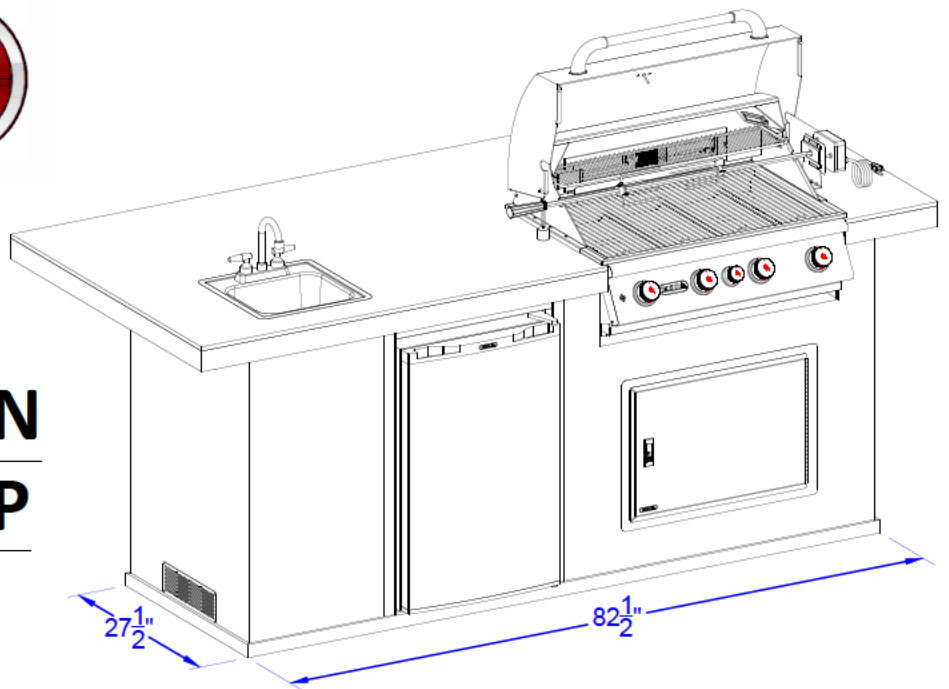

WWW.BULLBBQ.COM

REVERSE OUTDOOR KITCHEN ISLAND W/43" TOP SPEC SHEET

PERSPECTIVE VIEW

TOP VIEW

FRONT VIEW

RIGHT SIDE VIEW

NOTES:

- 1) ALL DIMENSIONS ARE IN INCH UNITS
- 2) FOR ROCK FINISHES, ADD 1-1/2" ON ALL BASE SIDES.
- 3) 6" MAX ON ALL STUB-UPS.
- 4) SHOWN WITH 4-BURNER ANGUS GRILL & STANDARD FEATURES