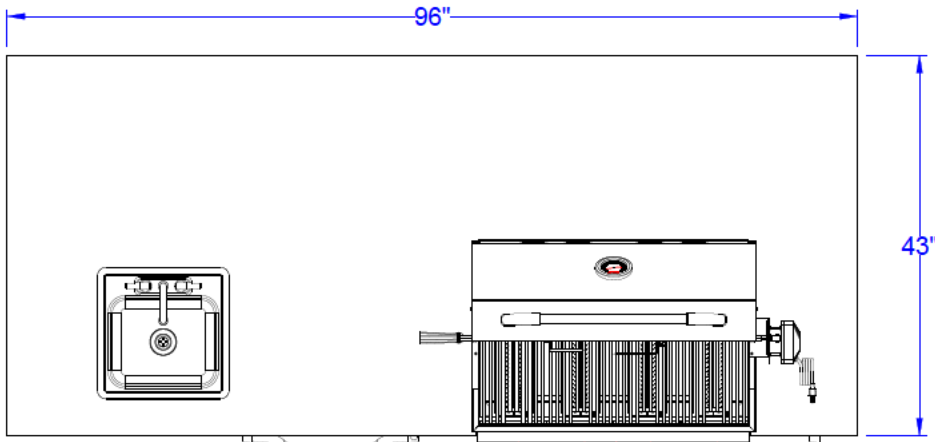

WWW.BULLBBQ.COM

REVERSE OUTDOOR KITCHEN ISLAND W/43" TOP SPEC SHEET

PERSPECTIVE VIEW

TOP VIEW

FRONT VIEW

RIGHT SIDE VIEW

NOTES:

- 1) ALL DIMENSIONS ARE IN INCH UNITS
- 2) FOR ROCK FINISHES, ADD 1-1/2" ON ALL BASE SIDES.
- 3) 6" MAX ON ALL STUB-UPS.
- 4) SHOWN WITH 4-BURNER ANGUS GRILL & STANDARD FEATURES