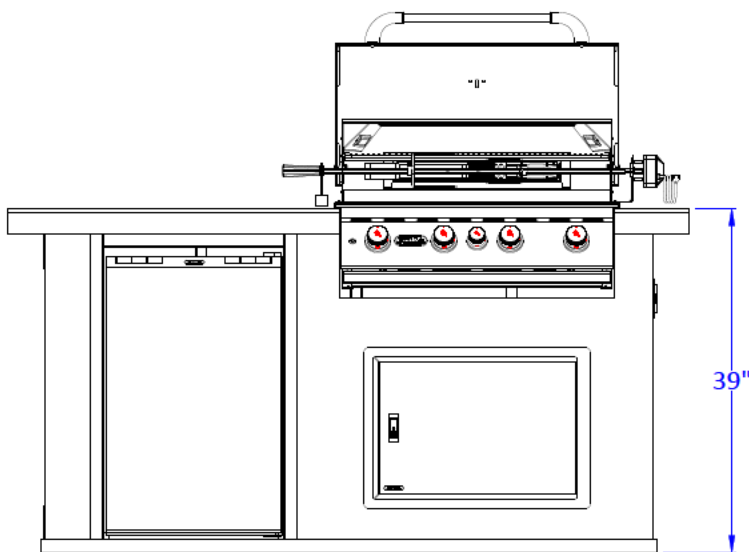

WWW.BULLBBQ.COM

REVERSE POWER Q ISLAND W/43" TOP SPEC SHEET

PERSPECTIVE VIEW

TOP VIEW

FRONT VIEW

RIGHT SIDE VIEW

NOTES:

- 1) ALL DIMENSIONS ARE IN INCH UNITS
- 2) FOR ROCK FINISHES, ADD 1-1/2" ON ALL BASE SIDES.
- 3) 6" MAX ON ALL STUB-UPS.
- 4) SHOWN WITH 4-BURNER ANGUS GRILL & STANDARD FEATURES