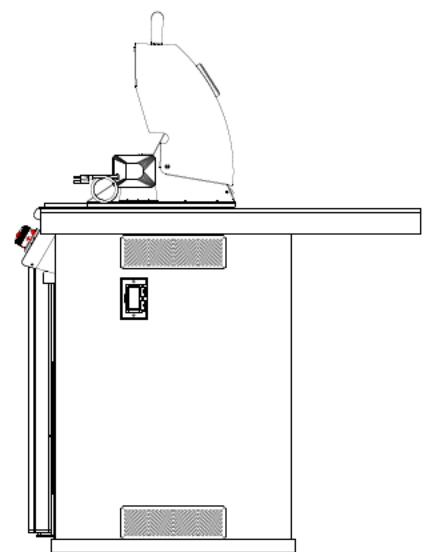

WWW.BULLBBQ.COM

REVERSE POWER Q ISLAND W/43" TOP SPEC SHEET

PERSPECTIVE VIEW

TOP VIEW

FRONT VIEW

RIGHT SIDE VIEW

NOTES:

- 1) ALL DIMENSIONS ARE IN INCH UNITS
- 2) FOR ROCK FINISHES, ADD 1-1/2" ON ALL BASE SIDES.
- 3) 6" MAX ON ALL STUB-UPS.
- 4) SHOWN WITH 4-BURNER ANGUS GRILL & STANDARD FEATURES