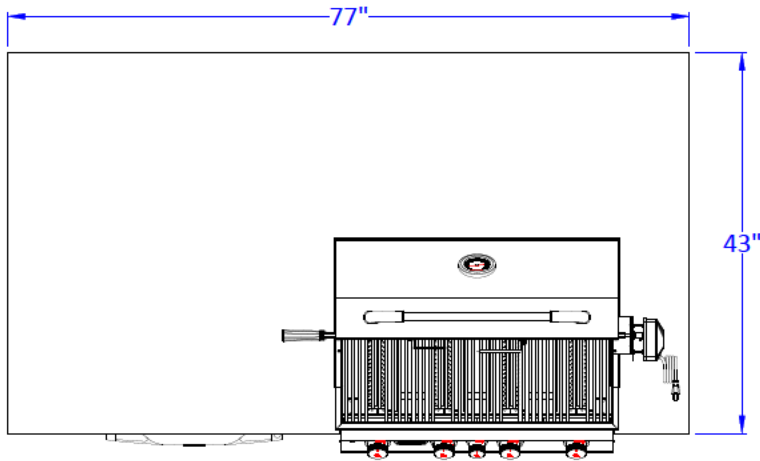

WWW.BULLBBQ.COM

REVERSE POWER Q ISLAND W/43" TOP SPEC SHEET

PERSPECTIVE VIEW

TOP VIEW

FRONT VIEW

RIGHT SIDE VIEW

NOTES:

- 1) ALL DIMENSIONS ARE IN INCH UNITS
- 2) FOR ROCK FINISHES, ADD 1-1/2" ON ALL BASE SIDES.
- 3) 6" MAX ON ALL STUB-UPS.
- 4) SHOWN WITH 4-BURNER ANGUS GRILL & STANDARD FEATURES