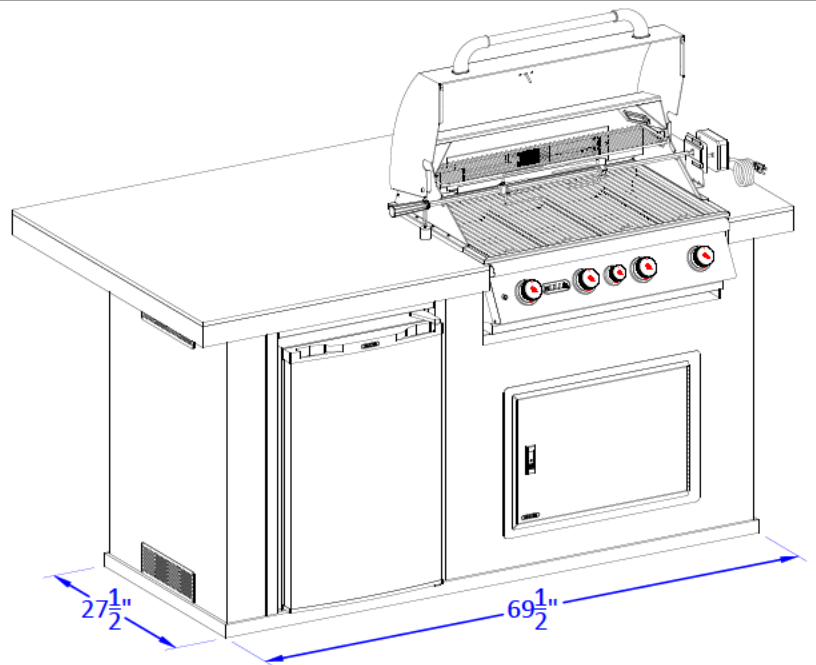

WWW.BULLBBQ.COM

REVERSE POWER Q ISLAND W/43" TOP SPEC SHEET

PERSPECTIVE VIEW

TOP VIEW

FRONT VIEW

RIGHT SIDE VIEW

NOTES:

- 1) ALL DIMENSIONS ARE IN INCH UNITS
- 2) FOR ROCK FINISHES, ADD 1-1/2" ON ALL BASE SIDES.
- 3) 6" MAX ON ALL STUB-UPS.
- 4) SHOWN WITH 4-BURNER ANGUS GRILL & STANDARD FEATURES