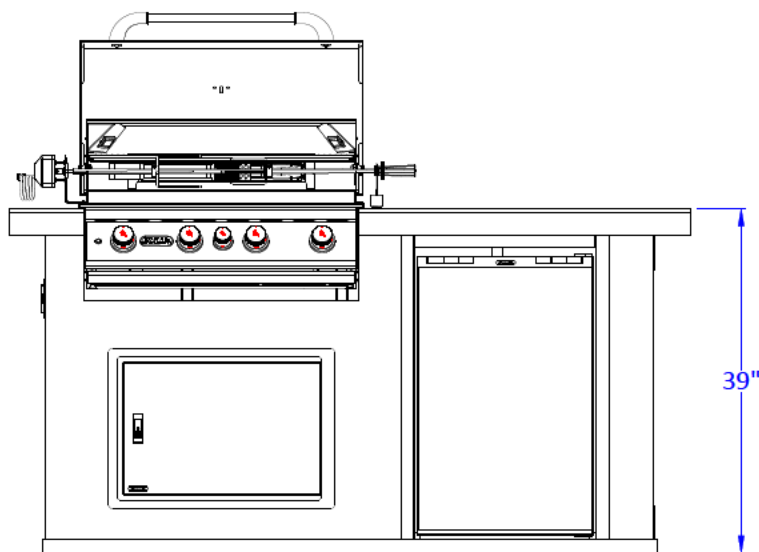

WWW.BULLBBQ.COM

POWER Q ISLAND

W/43" TOP

SPEC SHEET

PERSPECTIVE VIEW

TOP VIEW

FRONT VIEW

RIGHT SIDE VIEW

NOTES:

- 1) ALL DIMENSIONS ARE IN INCH UNITS
- 2) FOR ROCK FINISHES, ADD 1-1/2" ON ALL BASE SIDES.
- 3) 6" MAX ON ALL STUB-UPS.
- 4) SHOWN WITH 4-BURNER ANGUS GRILL & STANDARD FEATURES