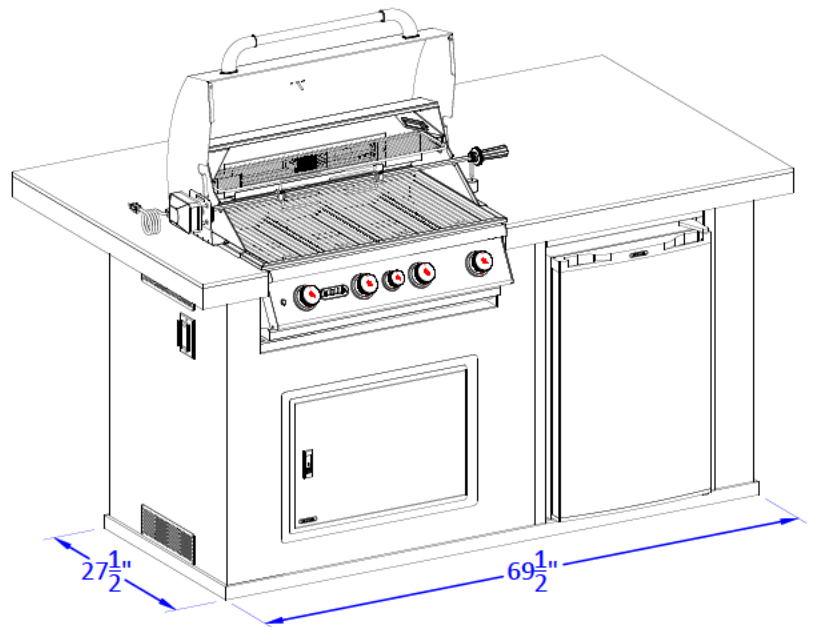

WWW.BULLBBQ.COM

POWER Q ISLAND

W/43" TOP

SPEC SHEET

PERSPECTIVE VIEW

TOP VIEW

FRONT VIEW

RIGHT SIDE VIEW

NOTES:

- 1) ALL DIMENSIONS ARE IN INCH UNITS
- 2) FOR ROCK FINISHES, ADD 1-1/2" ON ALL BASE SIDES.
- 3) 6" MAX ON ALL STUB-UPS.
- 4) SHOWN WITH 4-BURNER ANGUS GRILL & STANDARD FEATURES