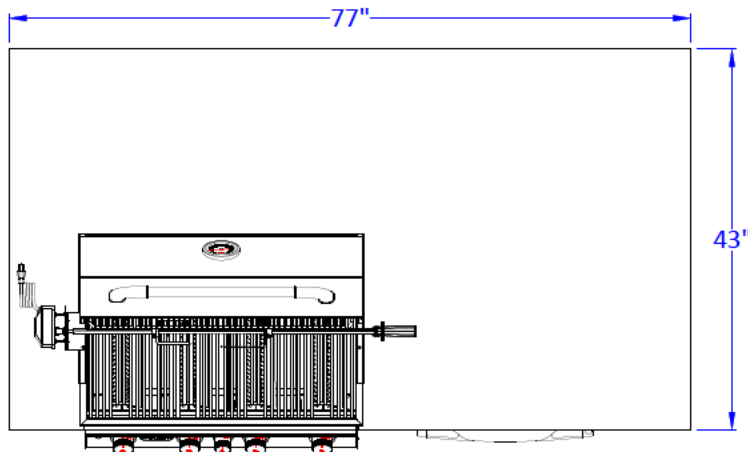

WWW.BULLBBQ.COM

POWER Q ISLAND

W/43" TOP

SPEC SHEET

PERSPECTIVE VIEW

TOP VIEW

FRONT VIEW

RIGHT SIDE VIEW

NOTES:

- 1) ALL DIMENSIONS ARE IN INCH UNITS
- 2) FOR ROCK FINISHES, ADD 1-1/2" ON ALL BASE SIDES.
- 3) 6" MAX ON ALL STUB-UPS.
- 4) SHOWN WITH 4-BURNER ANGUS GRILL & STANDARD FEATURES