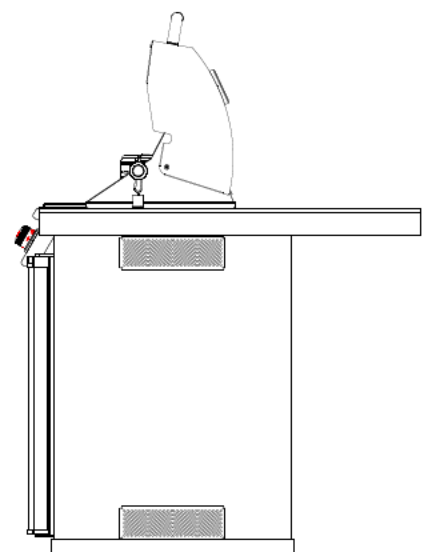

WWW.BULLBBQ.COM

POWER Q ISLAND

W/43" TOP

SPEC SHEET

PERSPECTIVE VIEW

TOP VIEW

FRONT VIEW

RIGHT SIDE VIEW

NOTES:

- 1) ALL DIMENSIONS ARE IN INCH UNITS
- 2) FOR ROCK FINISHES, ADD 1-1/2" ON ALL BASE SIDES.
- 3) 6" MAX ON ALL STUB-UPS.
- 4) SHOWN WITH 4-BURNER ANGUS GRILL & STANDARD FEATURES