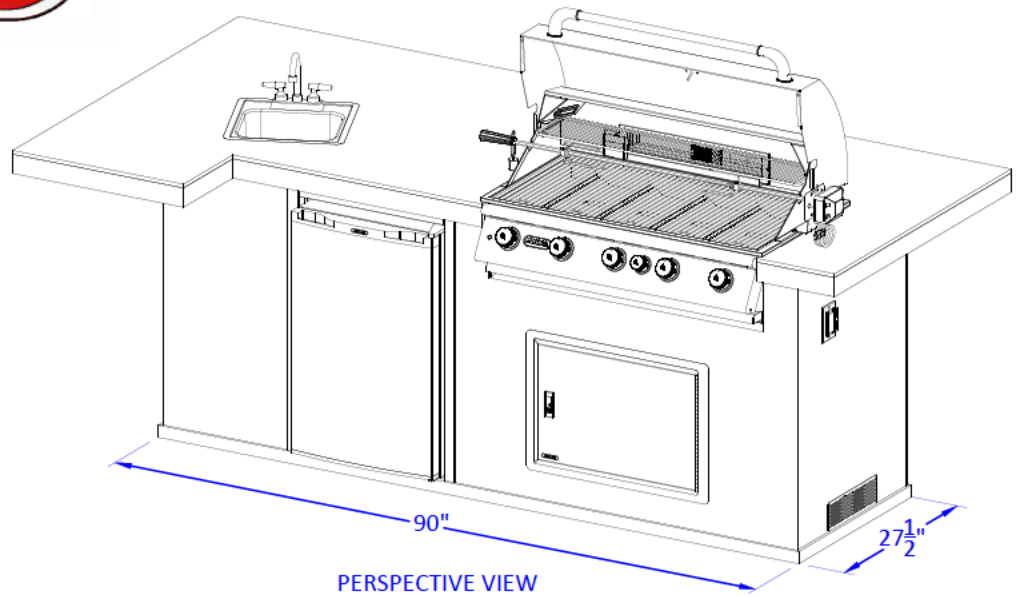

WWW.BULLBBQ.COM

REVERSE BBQ ISLAND W/ BRAHMA GRILL SPEC SHEET

PERSPECTIVE VIEW

TOP VIEW

FRONT VIEW

RIGHT SIDE VIEW

NOTES:

- 1) ALL DIMENSIONS ARE IN INCH UNITS
- 2) FOR ROCK FINISHES, ADD 1-1/2" ON ALL BASE SIDES.
- 3) 6" MAX ON ALL STUB-UPS.
- 4) SHOWN WITH BRAHMA GRILL & STANDARD FEATURES