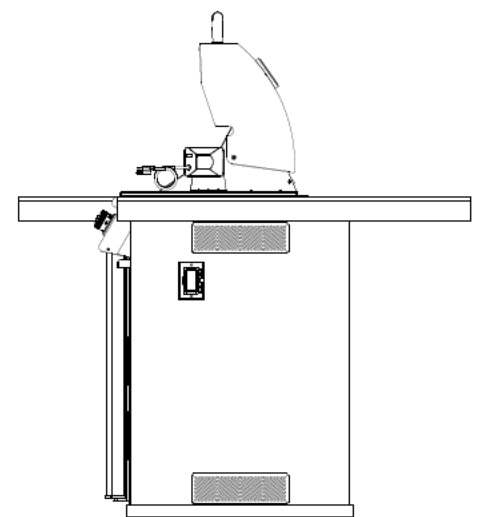

WWW.BULLBBQ.COM

REVERSE BBQ ISLAND W/ BRAHMA GRILL SPEC SHEET

PERSPECTIVE VIEW

TOP VIEW

FRONT VIEW

RIGHT SIDE VIEW

NOTES:

- 1) ALL DIMENSIONS ARE IN INCH UNITS
- 2) FOR ROCK FINISHES, ADD 1-1/2" ON ALL BASE SIDES.
- 3) 6" MAX ON ALL STUB-UPS.
- 4) SHOWN WITH BRAHMA GRILL & STANDARD FEATURES