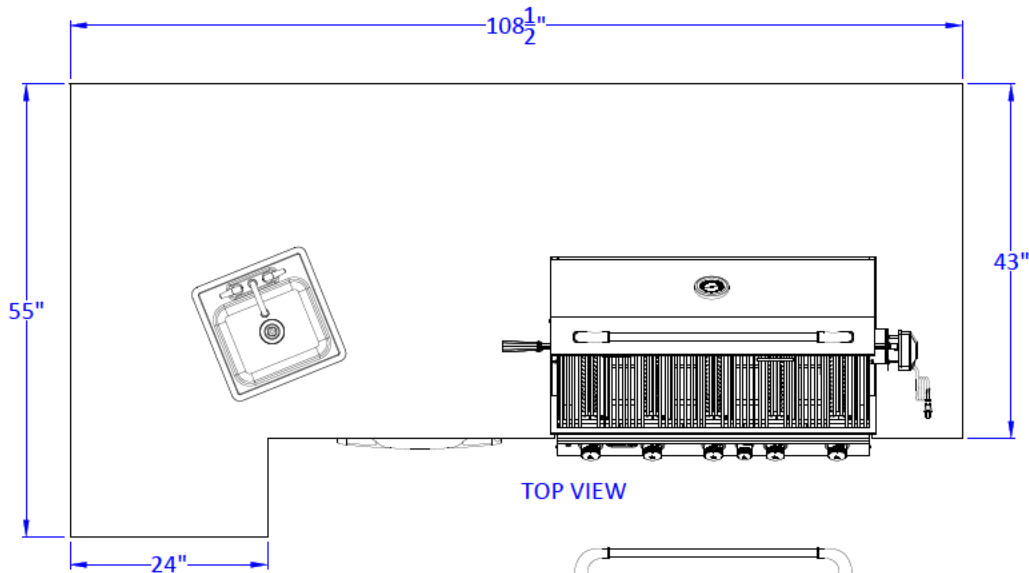

WWW.BULLBBQ.COM

REVERSE BBQ ISLAND W/ BRAHMA GRILL SPEC SHEET

PERSPECTIVE VIEW

TOP VIEW

FRONT VIEW

RIGHT SIDE VIEW

NOTES:

- 1) ALL DIMENSIONS ARE IN INCH UNITS
- 2) FOR ROCK FINISHES, ADD 1-1/2" ON ALL BASE SIDES.
- 3) 6" MAX ON ALL STUB-UPS.
- 4) SHOWN WITH BRAHMA GRILL & STANDARD FEATURES