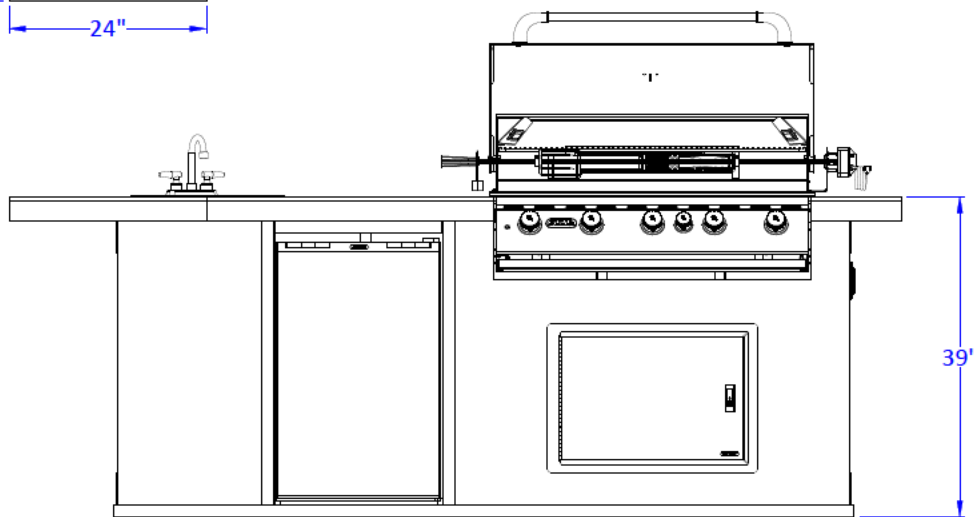

WWW.BULLBBQ.COM

REVERSE BBQ ISLAND W/ BRAHMA GRILL SPEC SHEET

PERSPECTIVE VIEW

TOP VIEW

FRONT VIEW

RIGHT SIDE VIEW

NOTES:

- 1) ALL DIMENSIONS ARE IN INCH UNITS
- 2) FOR ROCK FINISHES, ADD 1-1/2" ON ALL BASE SIDES.
- 3) 6" MAX ON ALL STUB-UPS.
- 4) SHOWN WITH BRAHMA GRILL & STANDARD FEATURES