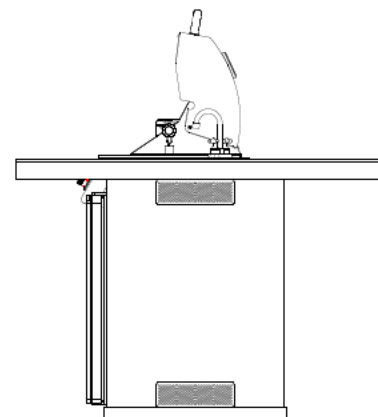

WWW.BULLBBQ.COM

BBQ ISLAND WITH BRAHMA GRILL SPEC SHEET

PERSPECTIVE VIEW

TOP VIEW

FRONT VIEW

RIGHT SIDE VIEW

NOTES:

- 1) ALL DIMENSIONS ARE IN INCH UNITS
- 2) FOR ROCK FINISHES, ADD 1-1/2" ON ALL BASE SIDES.
- 3) 6" MAX ON ALL STUB-UPS.
- 4) SHOWN WITH BRAHMA GRILL & STANDARD FEATURES