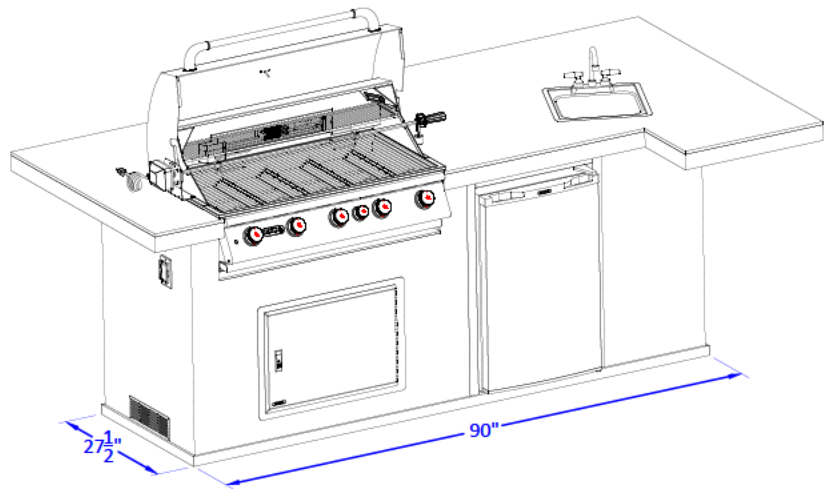

WWW.BULLBBQ.COM

BBQ ISLAND WITH BRAHMA GRILL SPEC SHEET

PERSPECTIVE VIEW

TOP VIEW

FRONT VIEW

RIGHT SIDE VIEW

NOTES:

- 1) ALL DIMENSIONS ARE IN INCH UNITS
- 2) FOR ROCK FINISHES, ADD 1-1/2" ON ALL BASE SIDES.
- 3) 6" MAX ON ALL STUB-UPS.
- 4) SHOWN WITH BRAHMA GRILL & STANDARD FEATURES