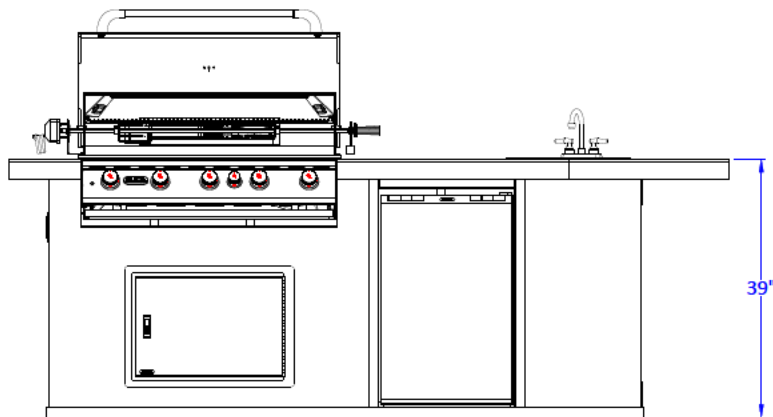

WWW.BULLBBQ.COM

BBQ ISLAND WITH BRAHMA GRILL SPEC SHEET

PERSPECTIVE VIEW

TOP VIEW

FRONT VIEW

RIGHT SIDE VIEW

NOTES:

- 1) ALL DIMENSIONS ARE IN INCH UNITS
- 2) FOR ROCK FINISHES, ADD 1-1/2" ON ALL BASE SIDES.
- 3) 6" MAX ON ALL STUB-UPS.
- 4) SHOWN WITH BRAHMA GRILL & STANDARD FEATURES