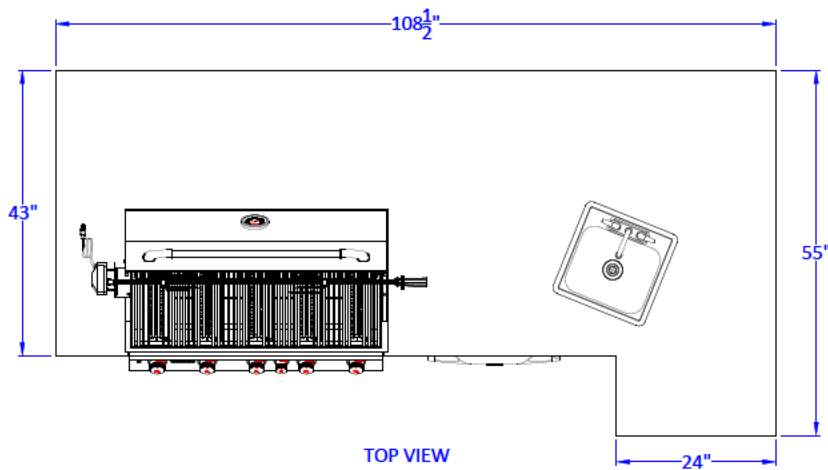

WWW.BULLBBQ.COM

BBQ ISLAND WITH BRAHMA GRILL SPEC SHEET

PERSPECTIVE VIEW

TOP VIEW

FRONT VIEW

RIGHT SIDE VIEW

NOTES:

- 1) ALL DIMENSIONS ARE IN INCH UNITS
- 2) FOR ROCK FINISHES, ADD 1-1/2" ON ALL BASE SIDES.
- 3) 6" MAX ON ALL STUB-UPS.
- 4) SHOWN WITH BRAHMA GRILL & STANDARD FEATURES