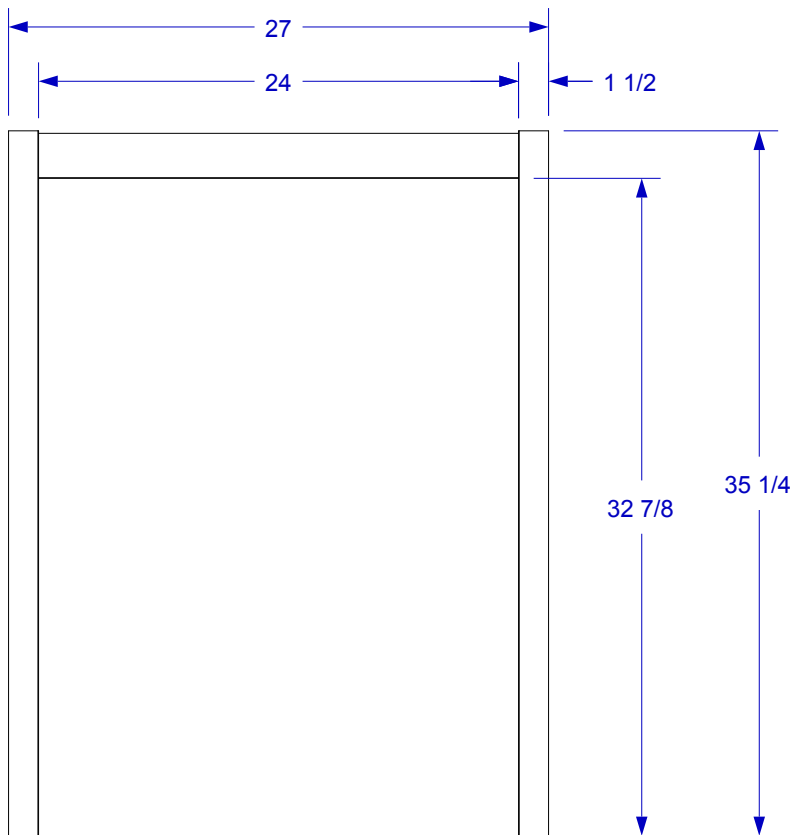

PREMIUM OUTDOOR
REFRIGERATOR
FRAME SPEC SHEET

ISOMETRIC VIEW

NOTES:

1. CUTOUT DIMENSIONS: 24 1/4"W X 34 1/2"H X 2"D
2. SCALE: 1 1/4" = 1'-0"