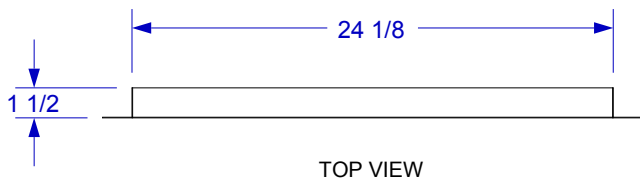

PREMIUM OUTDOOR
REFRIGERATOR
FRAME SPEC SHEET

ISOMETRIC VIEW

NOTES:

1. CUTOUT DIMENSIONS: 24 1/4"W X 34 1/2"H X 2"D
2. SCALE: 1 1/4" = 1'-0"